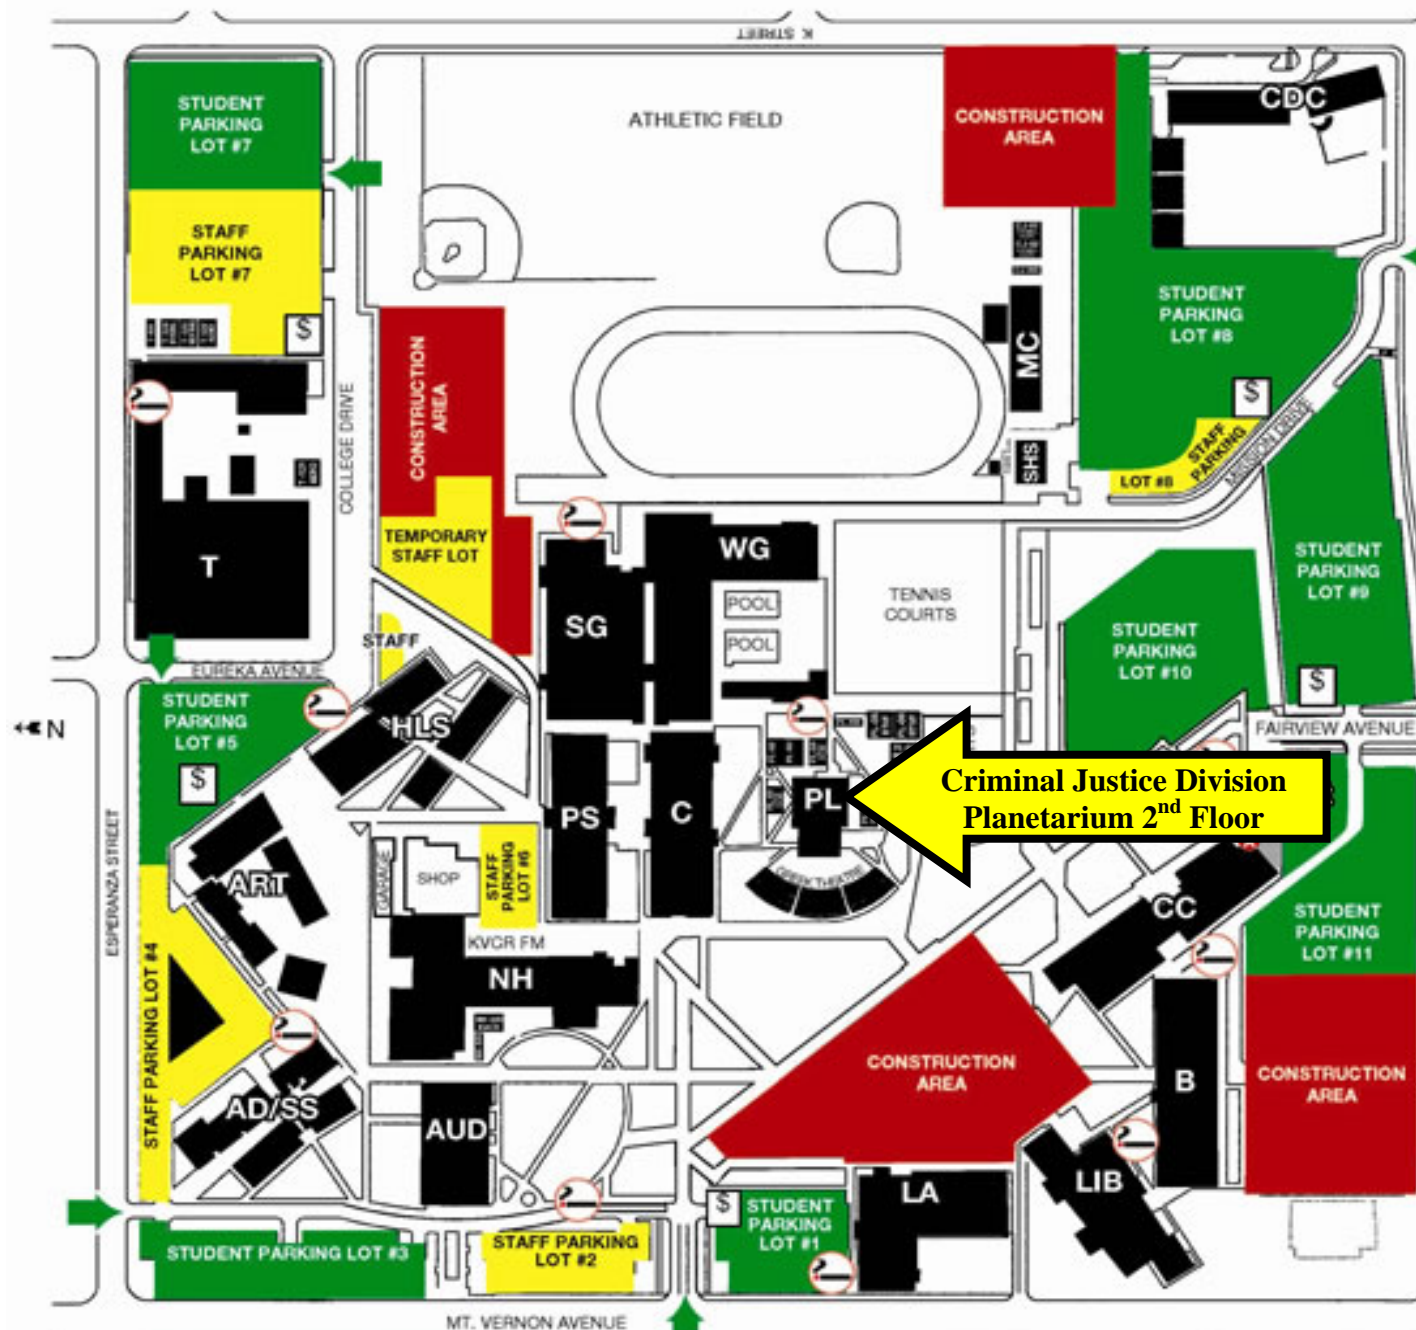

INDICATES APPROVED SMOKING AREAS (10)
This is a smoke-free campus - smoking in non-designated areas or buildings may result in the issuance of a citation (Board Policy #3570; Government Code #7597)

DISTRICT POLICE
Campus Center Rm. 100
(909) 384-4491

Parking permits are required to park in all parking lots and on all college streets.

Parking in disabled stalls requires a valid California disabled placard and a valid SBCCD parking permit.

Building Symbols

AD/SS	Administration/ Student Services
ART	Art Center
AUD	Auditorium
B	Business Building
C	Chemistry Building
CC	Campus Center
CDC	Child Development Center
HLS	Health & Life Science Building
LA	Liberal Arts Building
LIB	Library
MC	Middle College
NH	North Hall Building
PL	Planetarium
PS	Physical Science Building
SG	Snyder Gym (Men's)
SHS	Student Health Services
T	Technical Building
WG	Women's Gym

**Criminal Justice Division
Planetarium 2nd Floor**

SBVC TEMPORARY ADDITIONAL PARKING AT PRO-SWAP MEET

Note: AD rooms are located in AD/SS
Check our website: www.valleycollege.edu
for any temporary changes in the map.