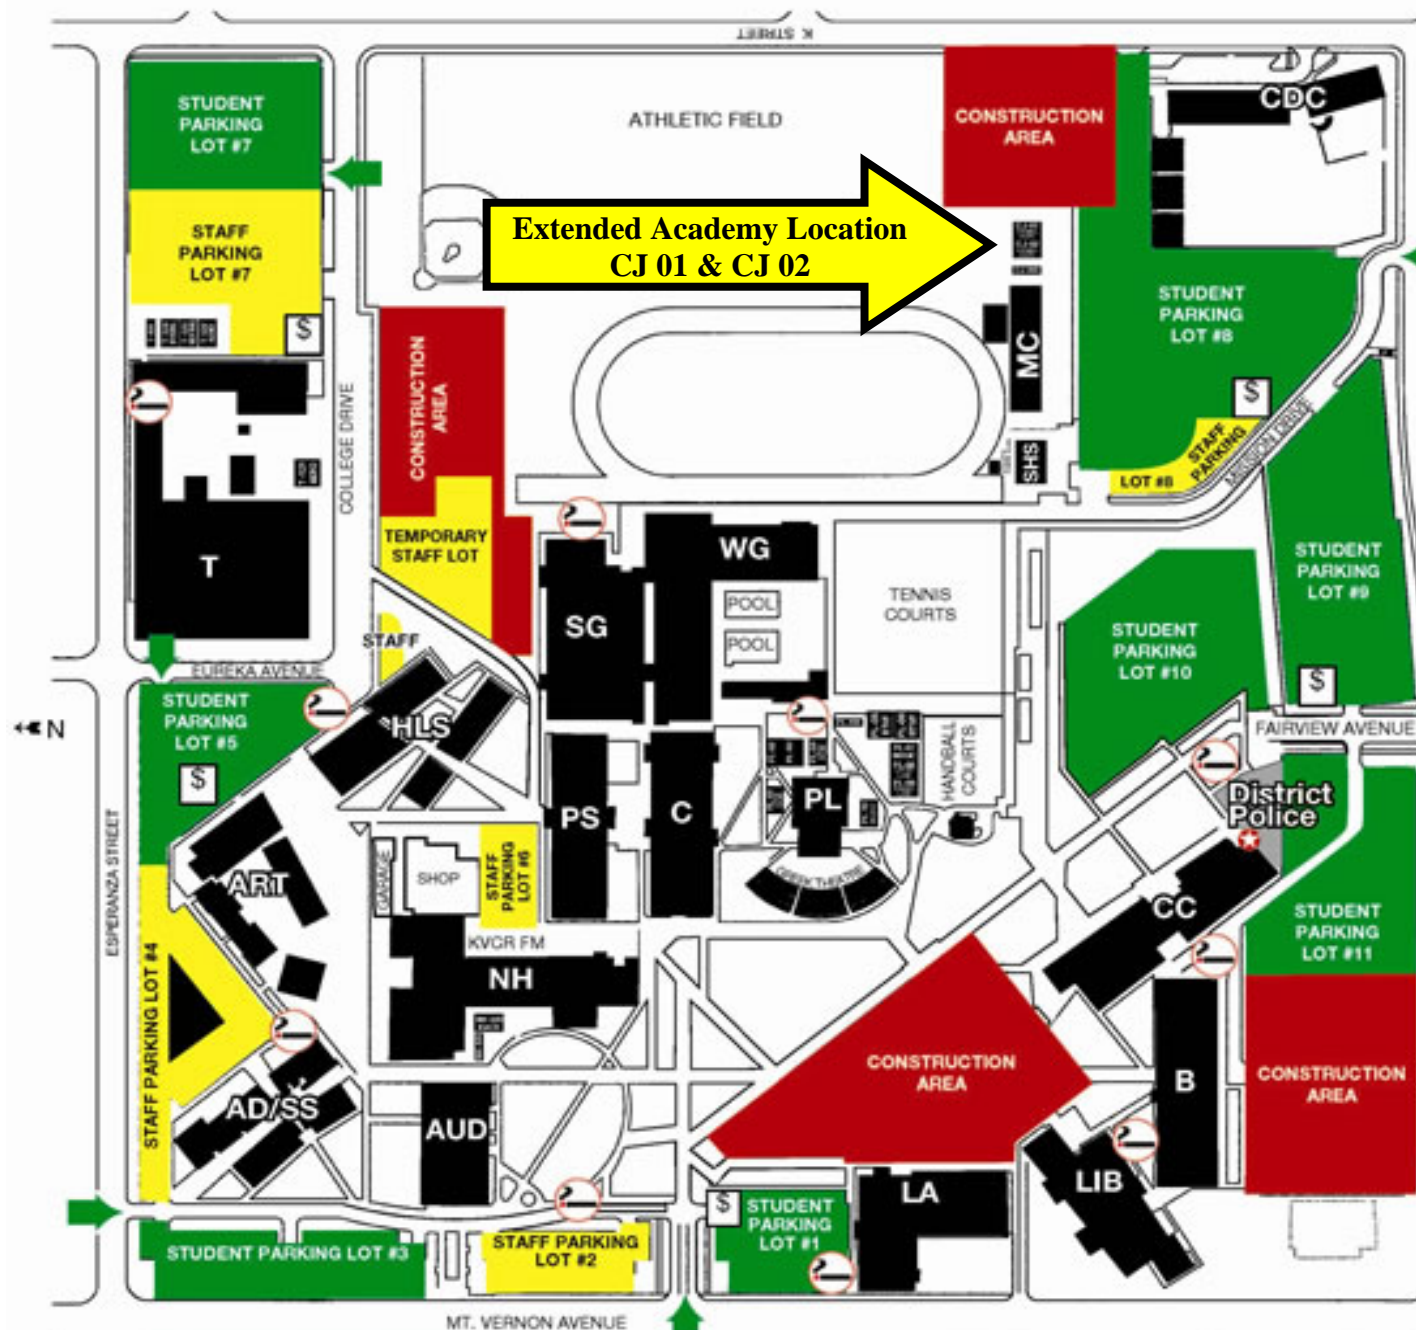

# San Bernardino Valley College

701 South Mount Vernon Avenue  
San Bernardino, CA 92410  
(909) 384-4400

- INDICATES CONSTRUCTION AREAS
- ← ARROWS DESIGNATE STUDENT PARKING LOT ENTRANCES
- S INDICATES PARKING PERMIT DISPENSER
- S INDICATES APPROVED SMOKING AREAS (10)  
*This is a smoke-free campus - smoking in non-designated areas or buildings may result in the issuance of a citation (Board Policy #3570; Government Code #7597)*

**DISTRICT POLICE**  
Campus Center Rm. 100  
(909) 384-4491

Parking permits are required to park in all parking lots and on all college streets.

Parking in disabled stalls requires a valid California disabled placard and a valid SBCCD parking permit.

## Building Symbols

AD/SS.....	Administration/ Student Services
ART.....	Art Center
AUD.....	Auditorium
B.....	Business Building
C.....	Chemistry Building
CC.....	Campus Center
CDC.....	Child Development Center
HLS.....	Health & Life Science Building
LA.....	Liberal Arts Building
LIB.....	Library
MC.....	Middle College
NH.....	North Hall Building
PL.....	Planetarium
PS.....	Physical Science Building
SG.....	Snyder Gym (Men's)
SHS.....	Student Health Services
T.....	Technical Building
WG.....	Women's Gym

Extended Academy Location  
CJ 01 & CJ 02

SBVC TEMPORARY ADDITIONAL PARKING AT PRO-SWAP MEET

Note: AD rooms are located in AD/SS  
Check our website: [www.valleycollege.edu](http://www.valleycollege.edu)  
for any temporary changes in the map.