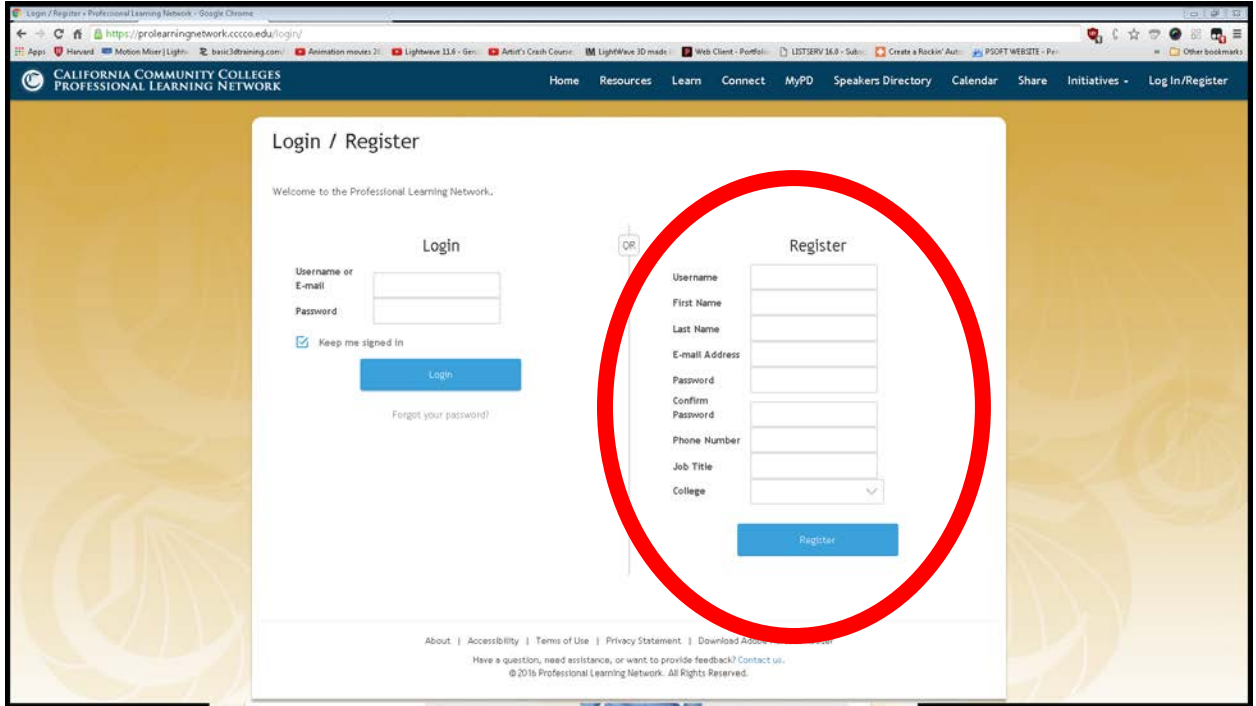

Lynda.com Cheat Sheet

1.) Link for website; <https://prolearningnetwork.cccco.edu/>

You will see this screen.

2.) Login here;

You will see this screen.

3.)

Login / Register

Welcome to the Professional Learning Network.

5.) You will see this screen.

6.)

7.) Click on the Learn text.

8.)

9.) You will now go to this screen.

10.)

11.) Click on the Lynda.com text.

12.)