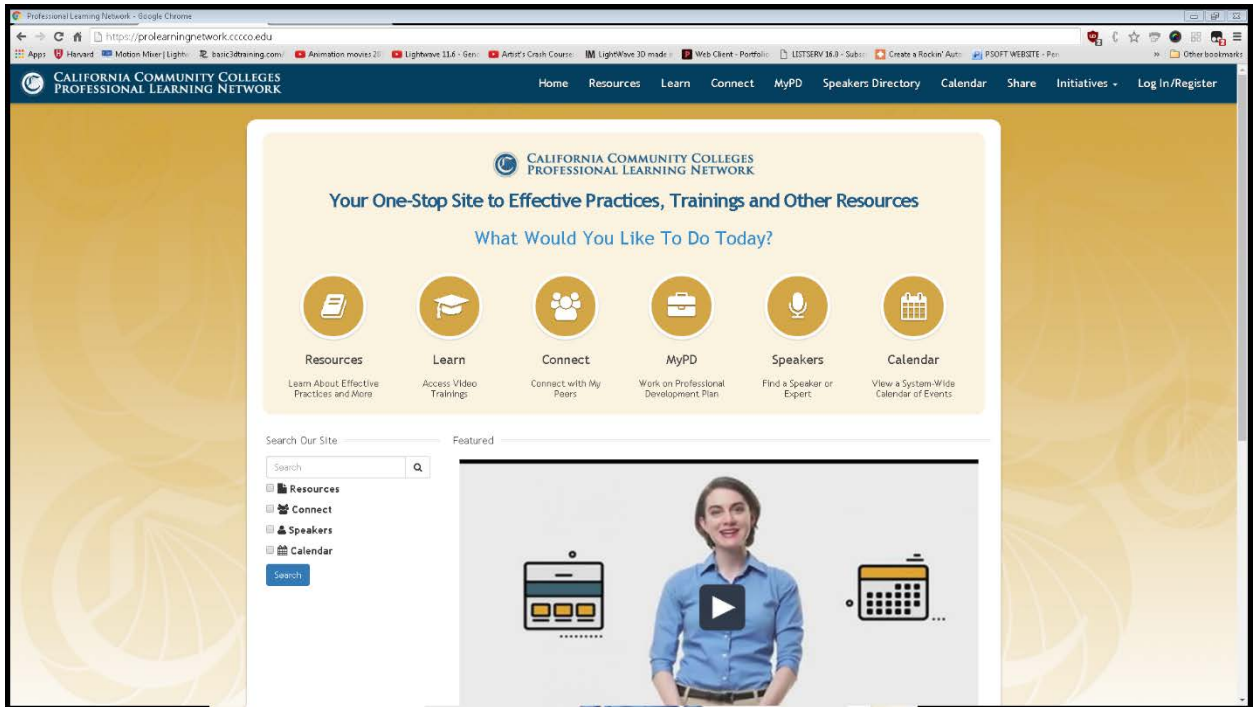

Lynda.com Cheat Sheet

1.) Link for website; <https://prolearningnetwork.cccco.edu/>

You will see this screen.

2.) Login here;

You will see this screen.

3.)

Login / Register

Welcome to the Professional Learning Network.

5.) You will see this screen.

6.)

7.) Click on the Learn text.

8.)

9.) You will now go to this screen.

10.)

11.) Click on the Lynda.com text.

12.)